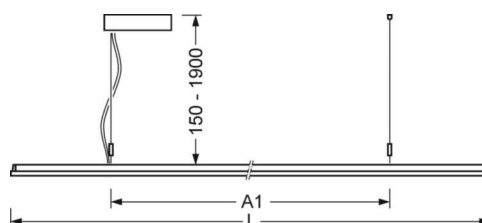

Suspended luminaire/light run feed luminaire - Micro-prismatic diffuser - direct/indirect distribution

Ultra-flat luminaire housing design, painted extruded aluminium profile, visible installation height 10/24mm; Housing colour silver grey/white aluminium RAL 9006; Direct/indirect light distribution, direct share by means of a microprism made of PMMA, homogeneous light emission through lateral LED light coupling in Light Guide panel and semi-diffuse, reflective white coating, with special decoupling technology for defined ceiling illumination; for VDU workstations, omnidirectional glare reduction according to the current norm DIN-EN 12464-1. Electrical connection via integrated transparent connection cable 5x0.75mm², length 1900mm, stripped cable ends. Light Control: netlife easy01; Regiolux Classification: netlife easy; Control signal: DALI; Number of control gear (max): 32; Communication: Bluetooth; Sensor technology: PIR - passive infrared; Installation height (min/max): 2m to 5m; Monitoring area: max. D=7m; App name: Osram BT Config; Osram BT Control; Note: up to 4 DALI sensors or DALI push button coupler can also be connected; System extension: easy01S; Application: Office, Meeting rooms, Corridors, Classrooms, Secondary rooms; Function: Motion detection, Corridor function, presence detection, Daylight control, Tunable white (only with DT8 luminaires), Manual dimming. Komplettes höhenverstellbares Pendel-Set im Lieferumfang enthalten.

CHARACTERISTICS