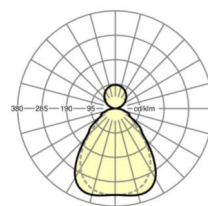

CHARACTERISTICS

Order number	46205526175
EAN number	4020863378562
Commodity code	94051190
Certification mark	IP 20, Protection class I, VDU 65°<3000, F, Indoor, CE
Impact resistance (IK rating)	IK02
Ambient temperatur	ta 25°C
Warranty period	5 years
State funding programs	BEG - Federal funding for efficient buildings (valid only for Germany)

ELECTRICAL ENGINEERING

Controller	Electronic driver DALI (1 pcs.)
Light Control	netlife easy01
System output	48W
Mains voltage	230V/50Hz
Circuit breakers (inrush current)	12 pieces/B10, 20 pieces/B16, 21 pieces/C10, 33 pieces/C16
Energy efficiency class/light source	D

LIGHTING TECHNOLOGY

Placement	LED, Colour rendering/Light colour CRI ≥ 80 / 3000K
Colour tolerance (MacAdam)	3SDCM
Nominal luminous flux	5932lm
LED service life	50000h L90/B10 (Tq 25°C)
Luminaire luminous efficiency	125lm/W
UGR lat./long.	16.8 / 16.1

MECHANICS

Housing colour	silver grey/white aluminium RAL 9006
Dimensions (LxWxDxH)	1558mm x 321mm x 24mm
Weight (net)	6.3kg
Type of installation	Pendant individual mounting, Pendant light strip mounting

Dimensions

L	1558 mm	Length
B	321 mm	Width
H	24 mm	Height
A1	900 mm	Mounting distance single mounting
P min	150 mm	Minimum suspension length
P max	1900 mm	Maximum suspension length

DEEP-LINK

<https://www.regiolux.de/en/article/46205526175>