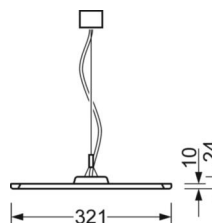

Reference	LED 5900lm 830
ηLB	100 %
Φ ↓/↑	74 % / 26 %
UGR lat./long.	16.8 / 16.1
VDU	65° < 3000cd/m²